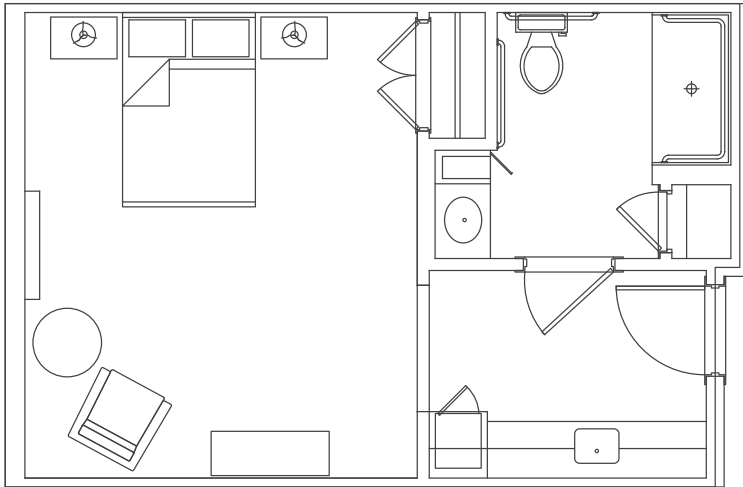

Floor Plans - Studios

The Legacy at Highwoods Preserve - The Classic Suite - 335 sq. ft.

The Legacy at Highwoods Preserve - The Corner Suite - 350 sq. ft.

Dimensions are approximate. Floor plans may vary.

Floor Plans - Studios

The Legacy at Highwoods Preserve - The Regency Suite - 370 sq. ft.

The Legacy at Highwoods Preserve - The Grande Suite - 525 sq. ft.

Dimensions are approximate. Floor plans may vary.