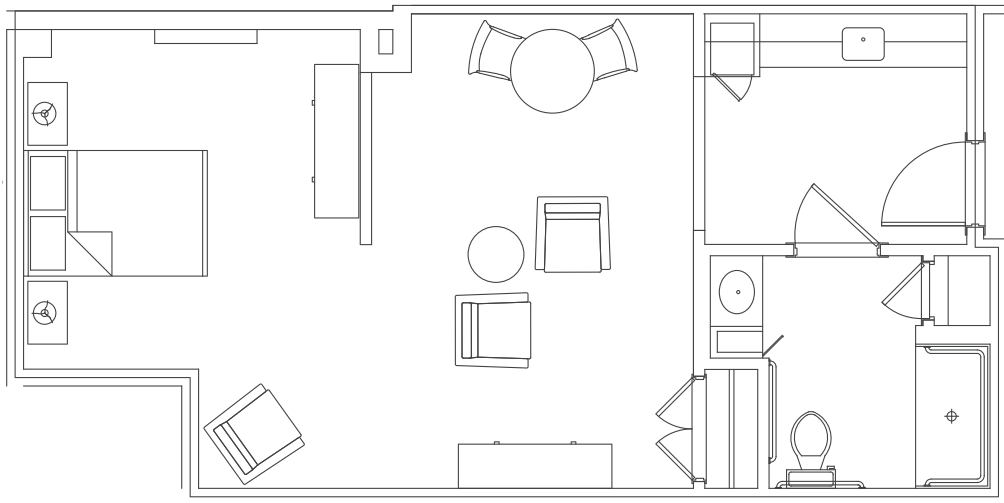

Floor Plans - Studios

The Legacy at Highwoods Preserve - The Classic Suite - 335 sq. ft.

The Legacy at Highwoods Preserve - The Corner Suite - 350 sq. ft.

Dimensions are approximate. Floor plans may vary.

Floor Plans - Studios

The Legacy at Highwoods Preserve - The Regency Suite - 370 sq. ft.

The Legacy at Highwoods Preserve - The Grande Suite - 525 sq. ft.

Dimensions are approximate. Floor plans may vary.