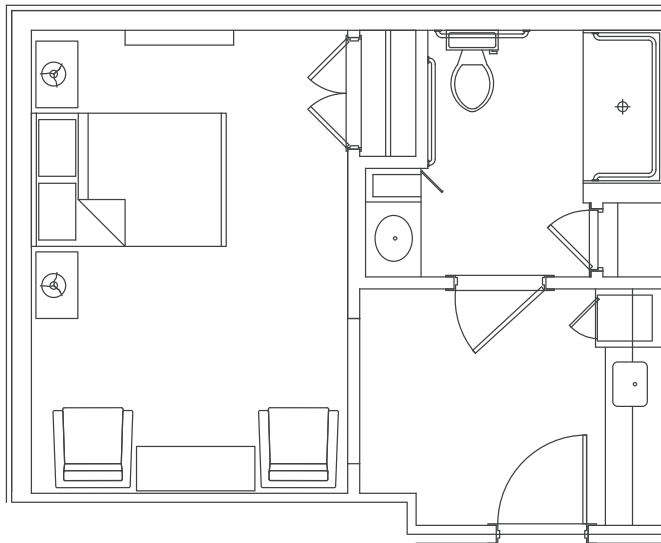

Floor Plans - Studios

The Legacy at Highwoods Preserve - The Classic Suite - 335 sq. ft.

The Legacy at Highwoods Preserve - The Corner Suite - 350 sq. ft.

Dimensions are approximate. Floor plans may vary.

Floor Plans - Studios

The Legacy at Highwoods Preserve - The Regency Suite - 370 sq. ft.

The Legacy at Highwoods Preserve - The Grande Suite - 525 sq. ft.

Dimensions are approximate. Floor plans may vary.