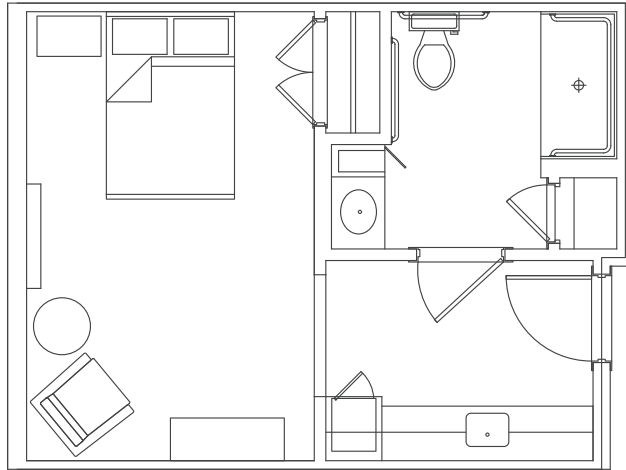

Floor Plans - Studios

The Legacy at Highwoods Preserve - The Classic Suite - 335 sq. ft.

The Legacy at Highwoods Preserve - The Corner Suite - 350 sq. ft.

Dimensions are approximate. Floor plans may vary.

Floor Plans - Studios

The Legacy at Highwoods Preserve - The Regency Suite - 370 sq. ft.

The Legacy at Highwoods Preserve - The Grande Suite - 525 sq. ft.

Dimensions are approximate. Floor plans may vary.