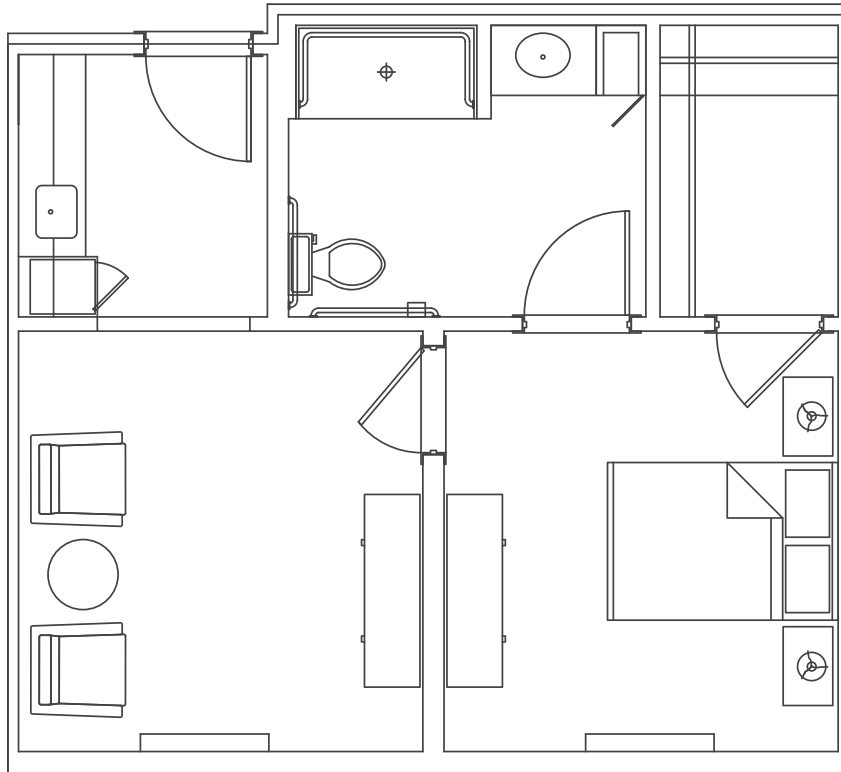

Floor Plan - One Bedroom

The Legacy at Highwoods Preserve - The Deluxe Suite - 460 sq. ft.

Dimensions are approximate. Floor plans may vary.